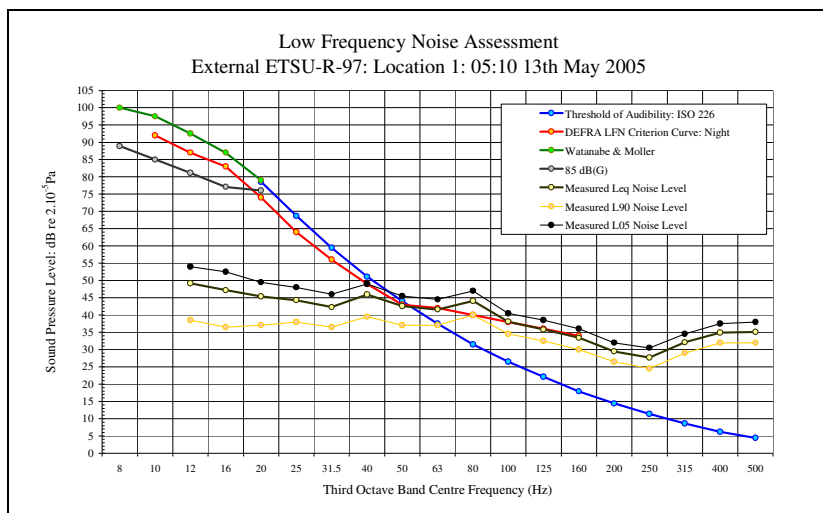

LFN Audibility External ETSU-R-97 13/05/05 Figure 26

Low Frequency Noise Measurements
Appendix 1D: Audibility Assessment Figures: Site 1: Location 1 ETSU Position: 13th May 2005

LFN Audibility External ETSU-R-97 13/05/05 Figure 29