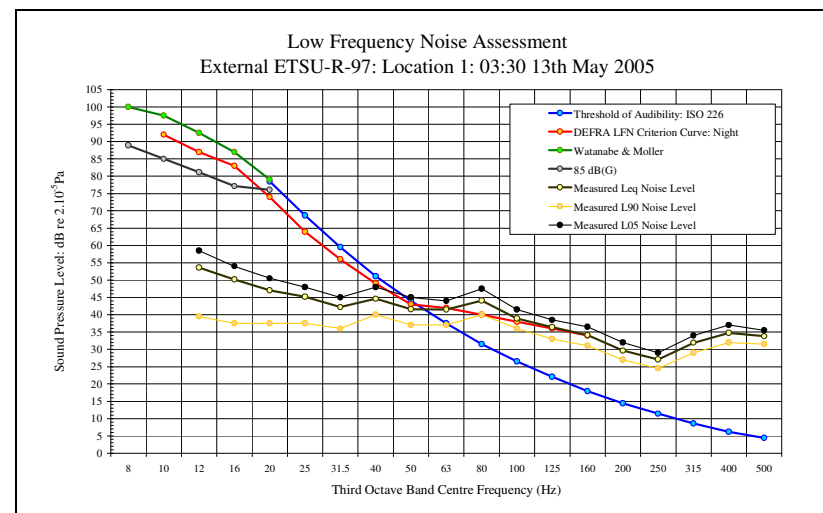

LFN Audibility External ETSU-R-97 13/05/05 Figure 20

LFN Audibility External ETSU-R-97 13/05/05 Figure 23