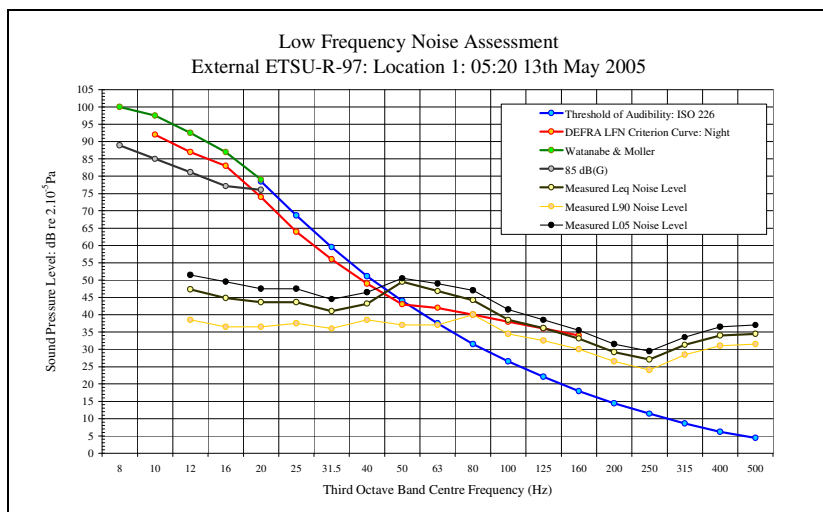

LFN Audibility External ETSU-R-97 13/05/05 Figure 29

LFN Audibility External ETSU-R-97 13/05/05 Figure 30