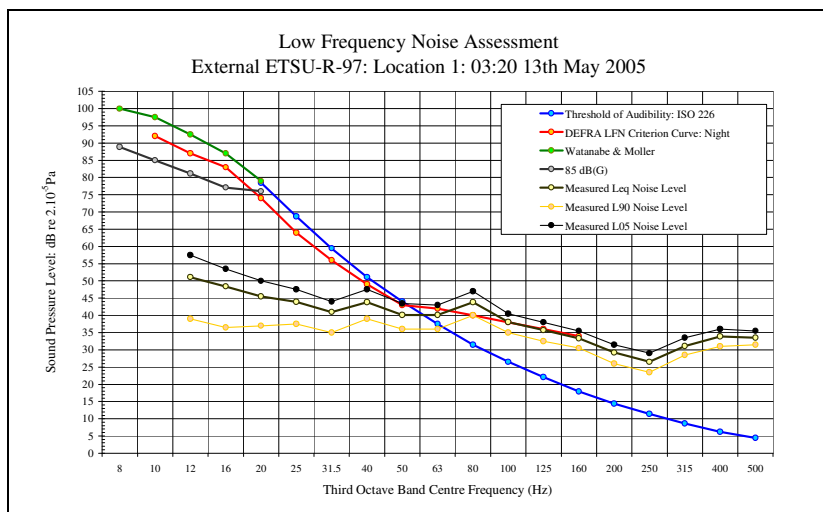

LFN Audibility External ETSU-R-97 13/05/05 Figure 21

LFN Audibility External ETSU-R-97 13/05/05 Figure 22