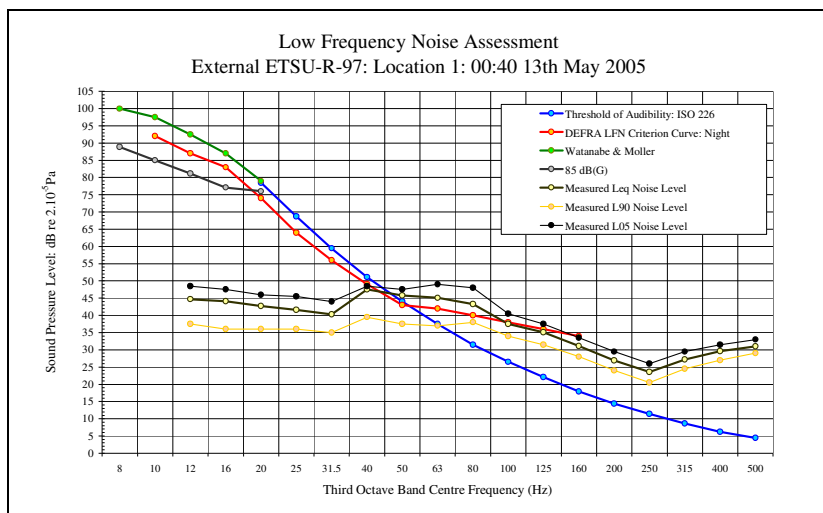

LFN Audibility External ETSU-R-97 13/05/05 Figure 2

Low Frequency Noise Measurements
Appendix 1D: Audibility Assessment Figures: Site 1: Location 1 ETSU Position: 13th May 2005

LFN Audibility External ETSU-R-97 13/05/05 Figure 5