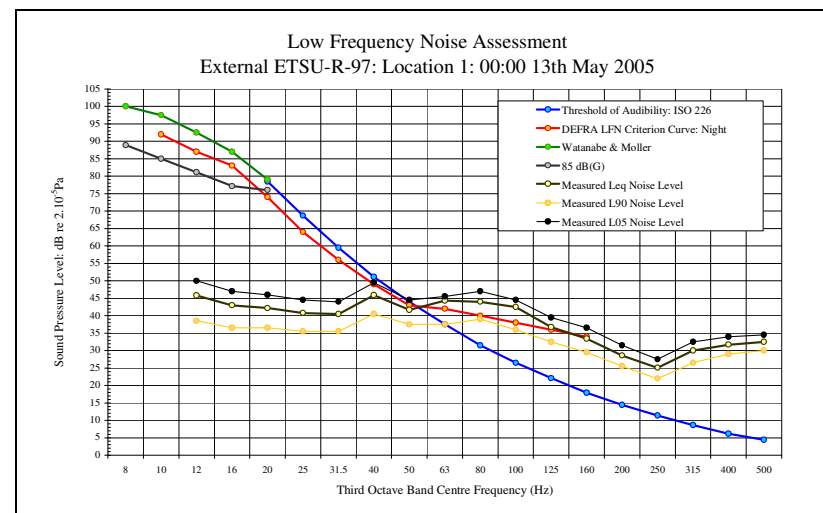

LFN Audibility External ETSU-R-97 13/05/05 Figure 4

LFN Audibility External ETSU-R-97 13/05/05 Figure 7