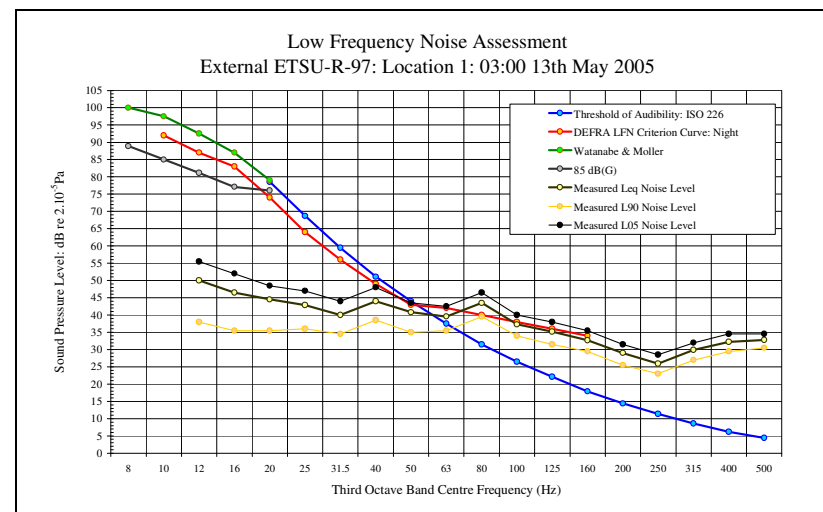

LFN Audibility External ETSU-R-97 13/05/05 Figure 19

LFN Audibility External ETSU-R-97 13/05/05 Figure 20