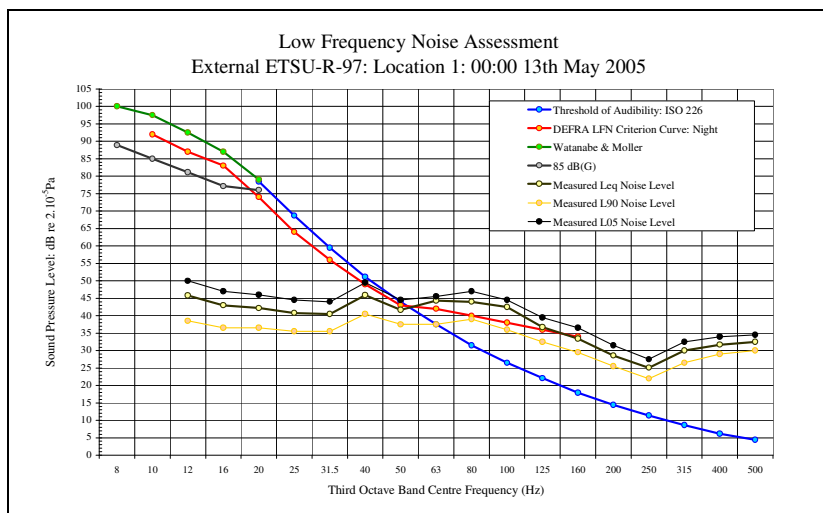

Low Frequency Noise Measurements  
Appendix 1D: Audibility Assessment Figures: Site 1: Location 1 ETSU Position: 13<sup>th</sup> May 2005

LFN Audibility External ETSU-R-97 13/05/05 Figure 1

LFN Audibility External ETSU-R-97 13/05/05 Figure 3