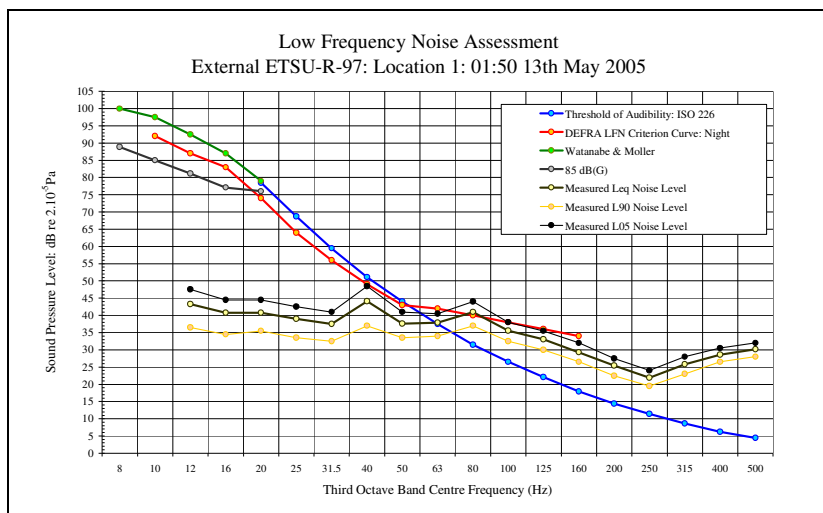

LFN Audibility External ETSU-R-97 13/05/05 Figure 10

Low Frequency Noise Measurements
Appendix 1D: Audibility Assessment Figures: Site 1: Location 1 ETSU Position: 13th May 2005

LFN Audibility External ETSU-R-97 13/05/05 Figure 13