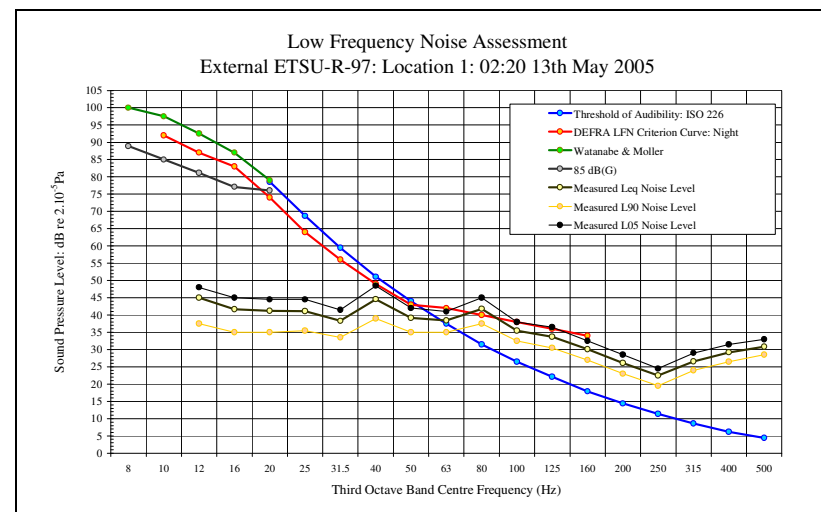

LFN Audibility External ETSU-R-97 13/05/05 Figure 15

LFN Audibility External ETSU-R-97 13/05/05 Figure 16