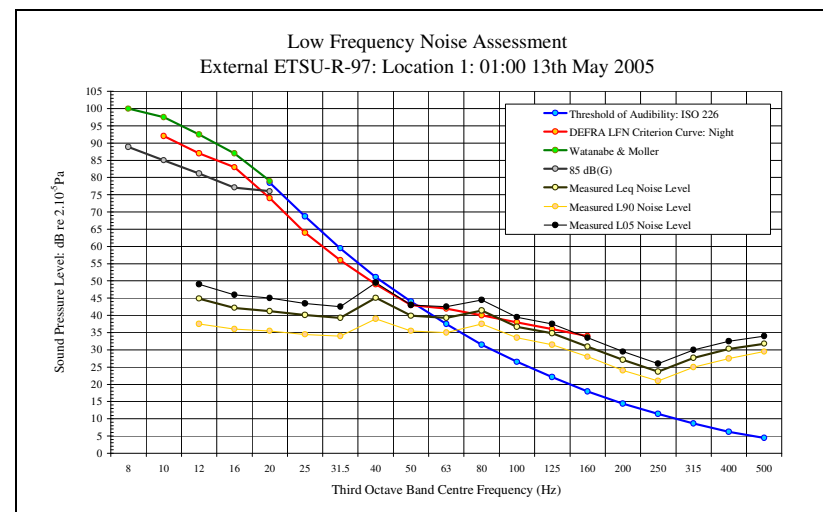

LFN Audibility External ETSU-R-97 13/05/05 Figure 7

LFN Audibility External ETSU-R-97 13/05/05 Figure 8