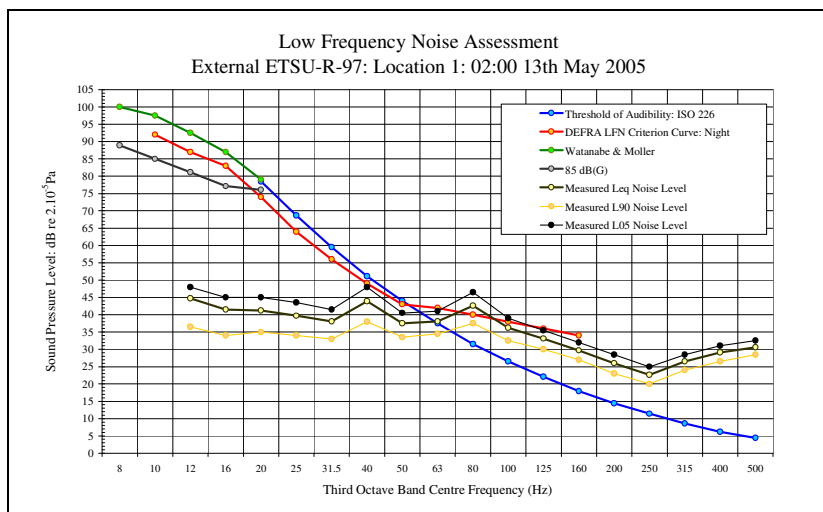

LFN Audibility External ETSU-R-97 13/05/05 Figure 13

LFN Audibility External ETSU-R-97 13/05/05 Figure 14