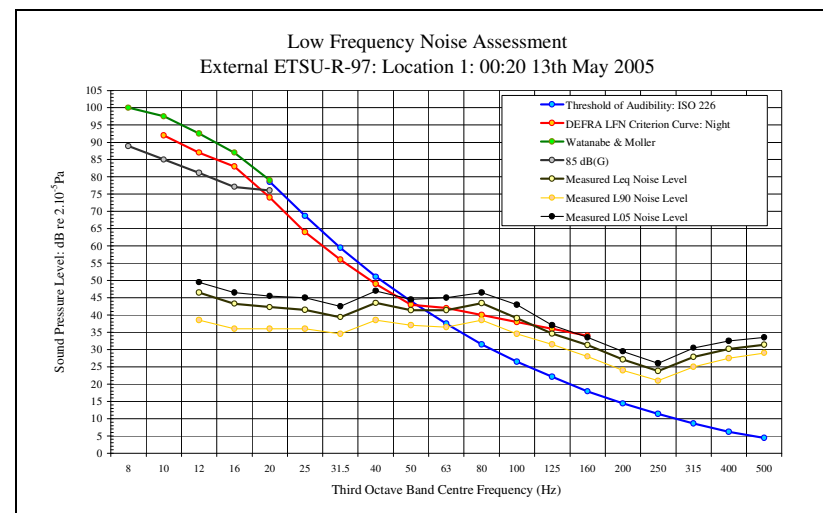

Low Frequency Noise Measurements  
Appendix 1D: Audibility Assessment Figures: Site 1: Location 1 ETSU Position: 13<sup>th</sup> May 2005

LFN Audibility External ETSU-R-97 13/05/05 Figure 1

LFN Audibility External ETSU-R-97 13/05/05 Figure 3