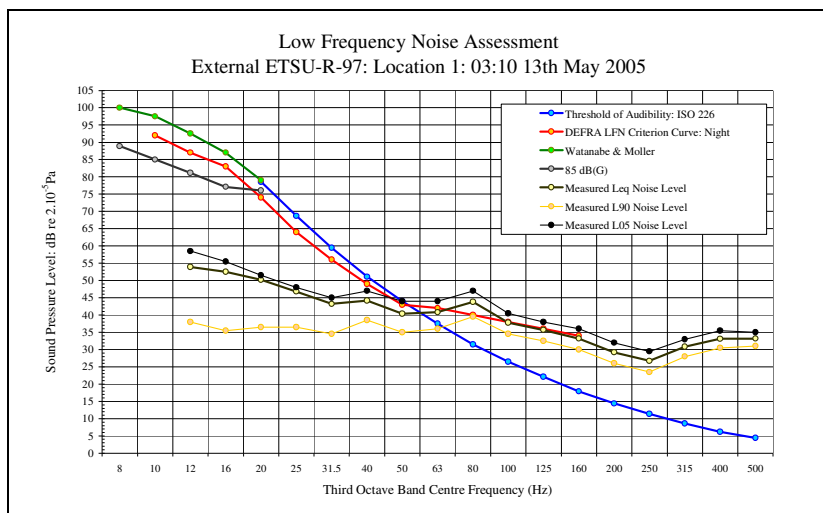

LFN Audibility External ETSU-R-97 13/05/05 Figure 18

Low Frequency Noise Measurements
Appendix 1D: Audibility Assessment Figures: Site 1: Location 1 ETSU Position: 13th May 2005

LFN Audibility External ETSU-R-97 13/05/05 Figure 21