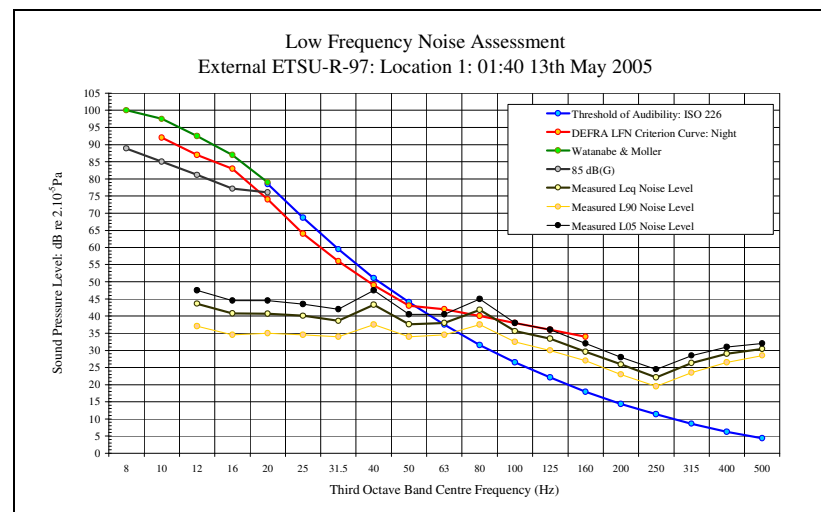

LFN Audibility External ETSU-R-97 13/05/05 Figure 11

LFN Audibility External ETSU-R-97 13/05/05 Figure 12