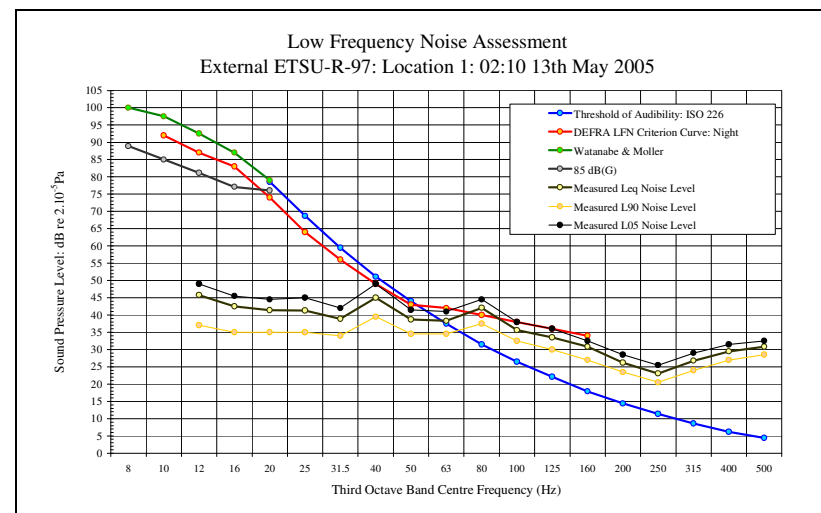

LFN Audibility External ETSU-R-97 13/05/05 Figure 12

LFN Audibility External ETSU-R-97 13/05/05 Figure 15