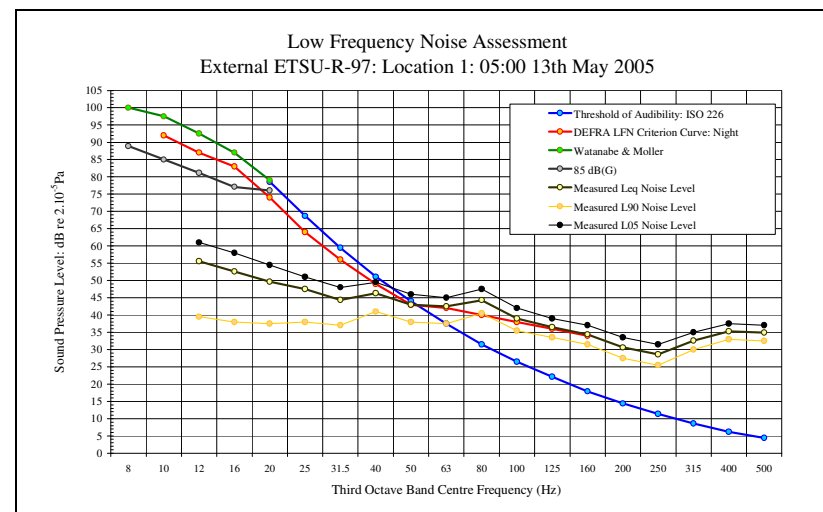

LFN Audibility External ETSU-R-97 13/05/05 Figure 27

LFN Audibility External ETSU-R-97 13/05/05 Figure 28