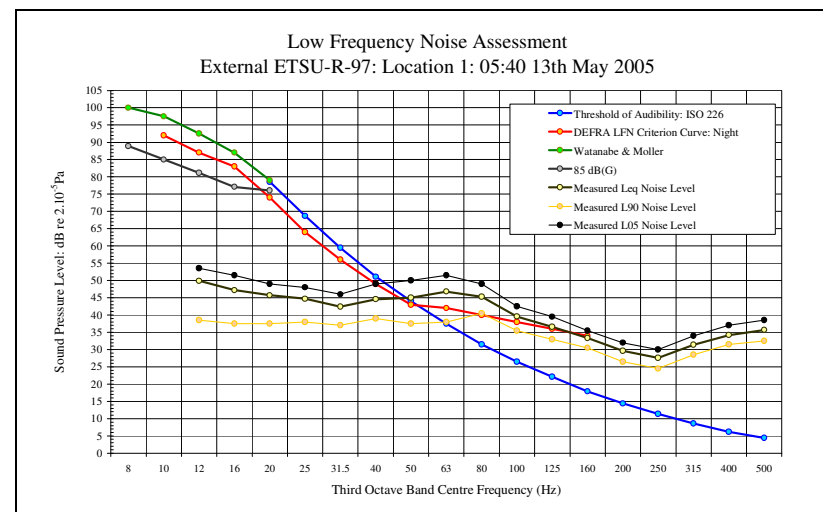

LFN Audibility External ETSU-R-97 13/05/05 Figure 31

LFN Audibility External ETSU-R-97 13/05/05 Figure 32