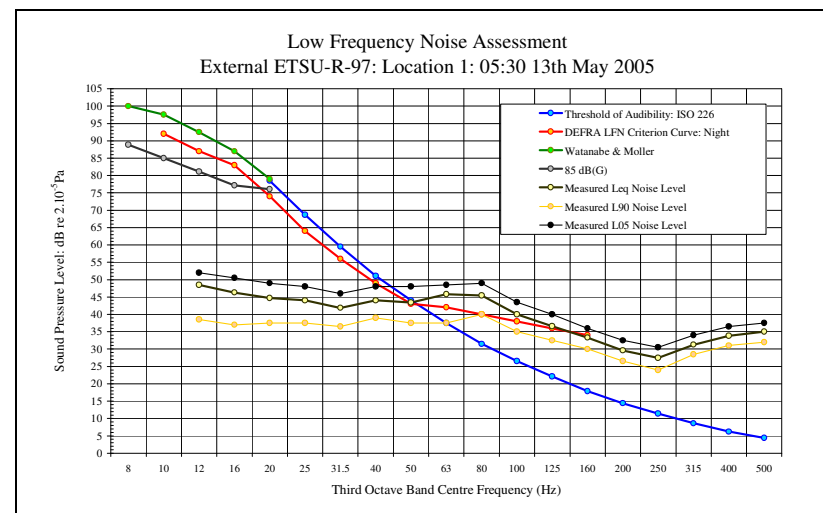

LFN Audibility External ETSU-R-97 13/05/05 Figure 28

LFN Audibility External ETSU-R-97 13/05/05 Figure 31