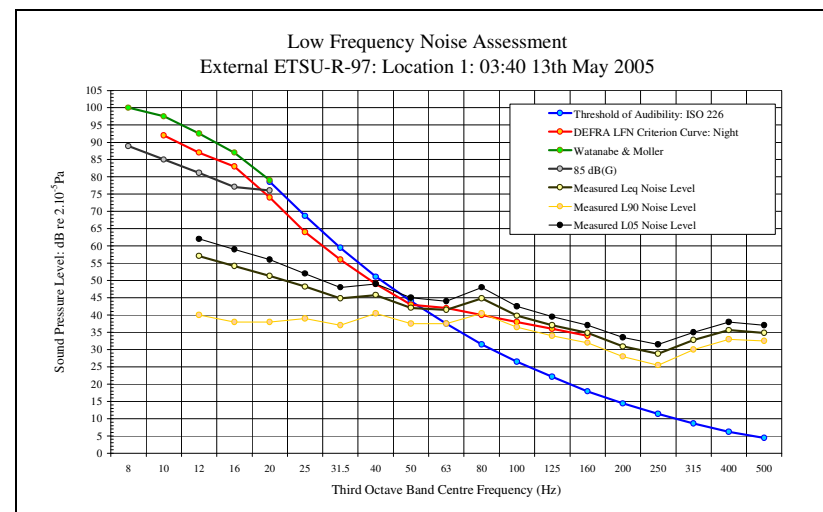

LFN Audibility External ETSU-R-97 13/05/05 Figure 23

LFN Audibility External ETSU-R-97 13/05/05 Figure 24