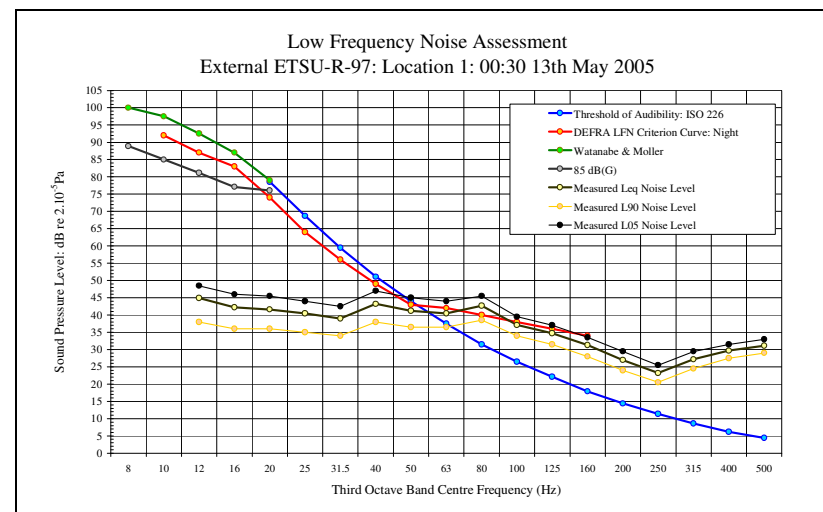

LFN Audibility External ETSU-R-97 13/05/05 Figure 3

LFN Audibility External ETSU-R-97 13/05/05 Figure 4