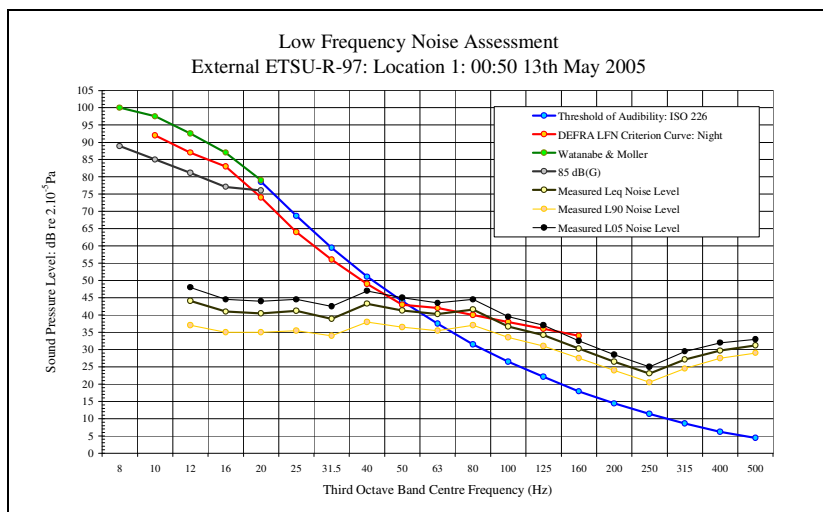

LFN Audibility External ETSU-R-97 13/05/05 Figure 5

LFN Audibility External ETSU-R-97 13/05/05 Figure 6