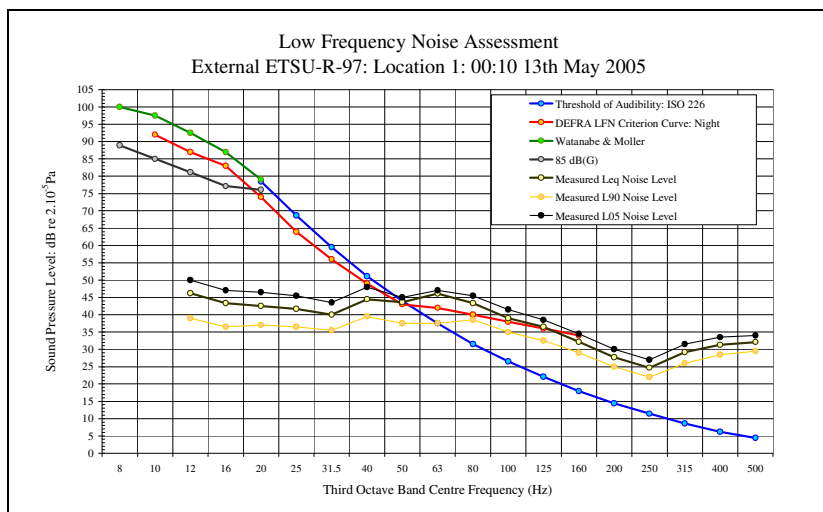

Low Frequency Noise Measurements  
Appendix 1D: Audibility Assessment Figures: Site 1: Location 1 ETSU Position: 13<sup>th</sup> May 2005

LFN Audibility External ETSU-R-97 13/05/05 Figure 1

LFN Audibility External ETSU-R-97 13/05/05 Figure 3