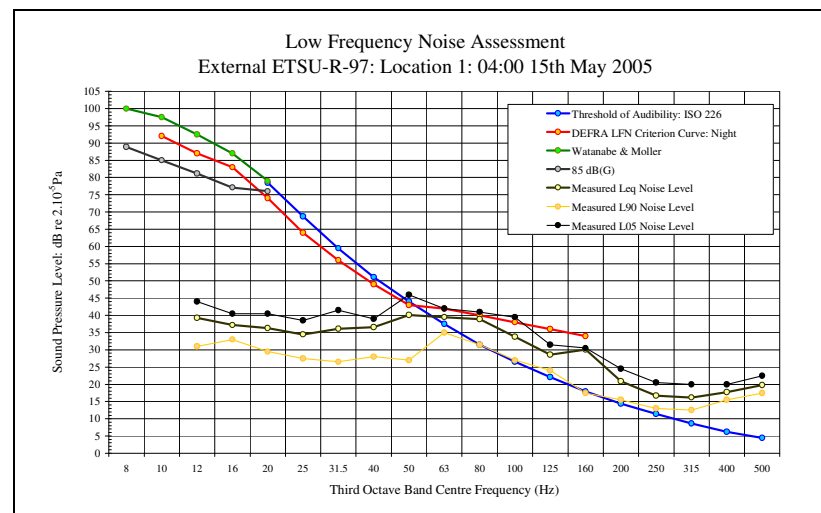

LFN Audibility External ETSU-R-97 15/05/05 Figure 20

LFN Audibility External ETSU-R-97 15/05/05 Figure 23