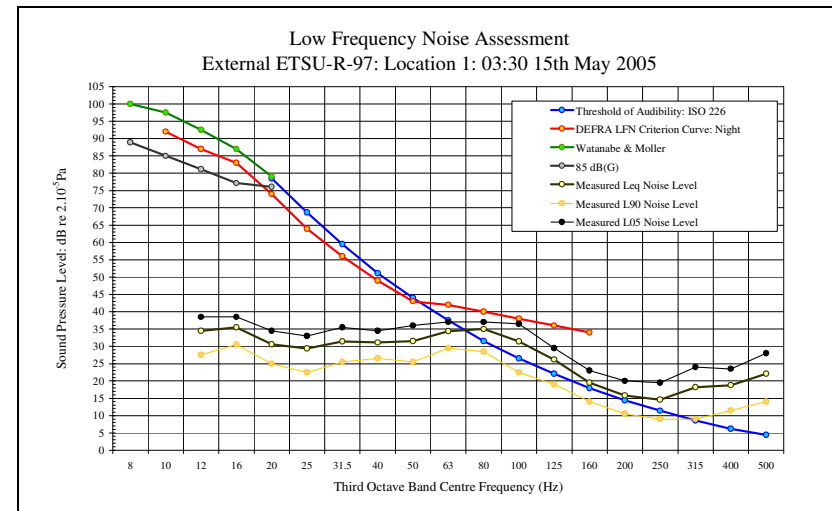

LFN Audibility External ETSU-R-97 15/05/05 Figure 19

LFN Audibility External ETSU-R-97 15/05/05 Figure 20