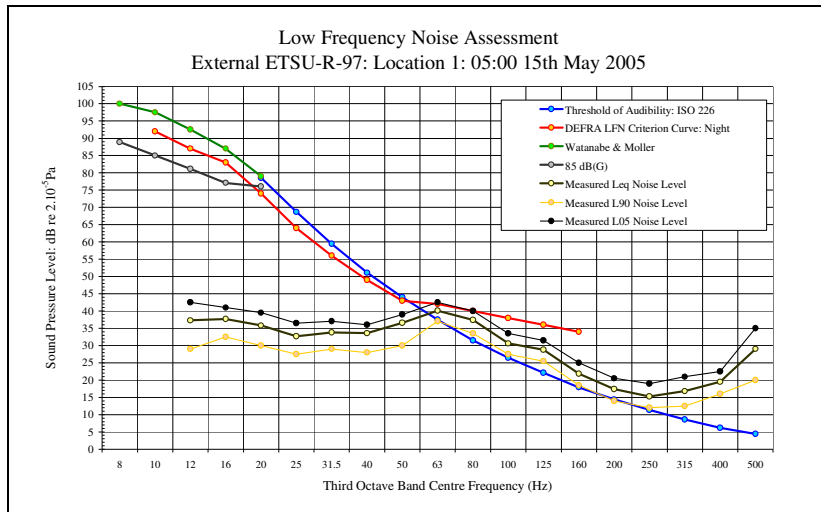

LFN Audibility External ETSU-R-97 15/05/05 Figure 26

Low Frequency Noise Measurements
Appendix 3D: Audibility External ETSU-R-97 Assessment Figures: Site 1: Location 1: 15th May 2005

LFN Audibility External ETSU-R-97 15/05/05 Figure 29