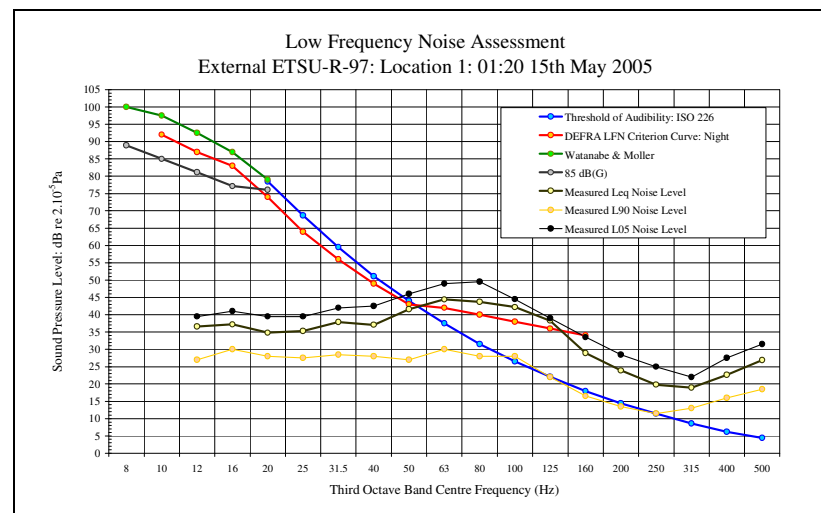

LFN Audibility External ETSU-R-97 15/05/05 Figure 4

LFN Audibility External ETSU-R-97 15/05/05 Figure 7