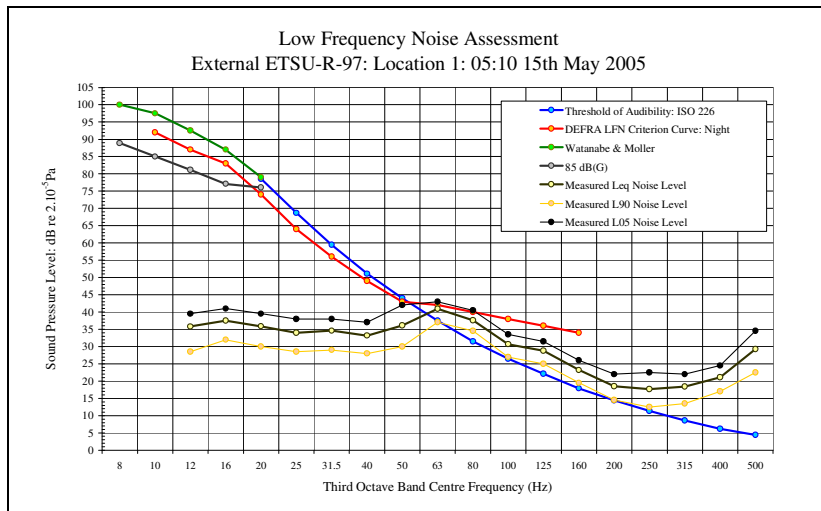

LFN Audibility External ETSU-R-97 15/05/05 Figure 29

LFN Audibility External ETSU-R-97 15/05/05 Figure 30