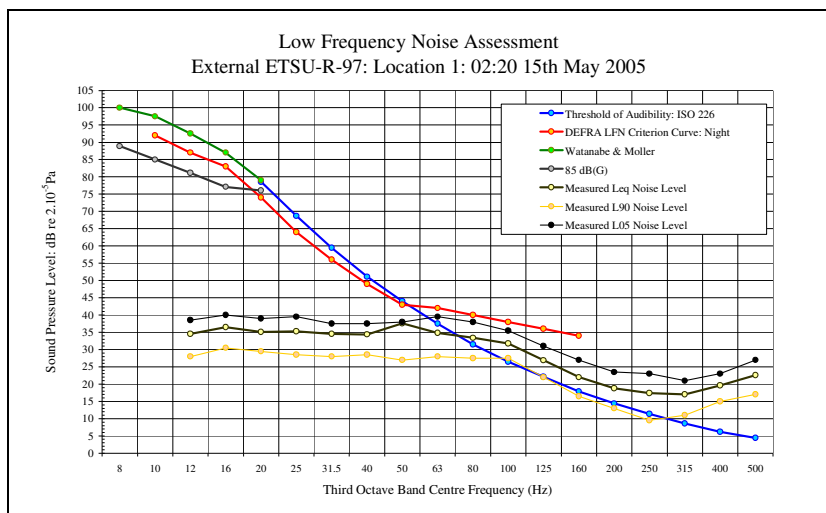

LFN Audibility External ETSU-R-97 15/05/05 Figure 10

Low Frequency Noise Measurements
Appendix 3D: Audibility External ETSU-R-97 Assessment Figures: Site 1: Location 1: 15th May 2005

LFN Audibility External ETSU-R-97 15/05/05 Figure 13