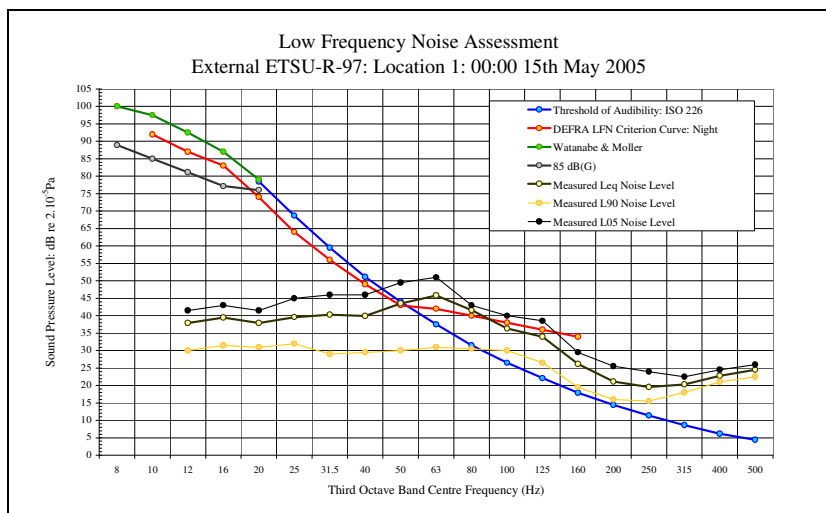

Low Frequency Noise Measurements
Appendix 3D: Audibility External ETSU-R-97 Assessment Figures: Site 1: Location 1: 15th May 2005

LFN Audibility External ETSU-R-97 15/05/05 Figure 1

LFN Audibility External ETSU-R-97 15/05/05 Figure 3