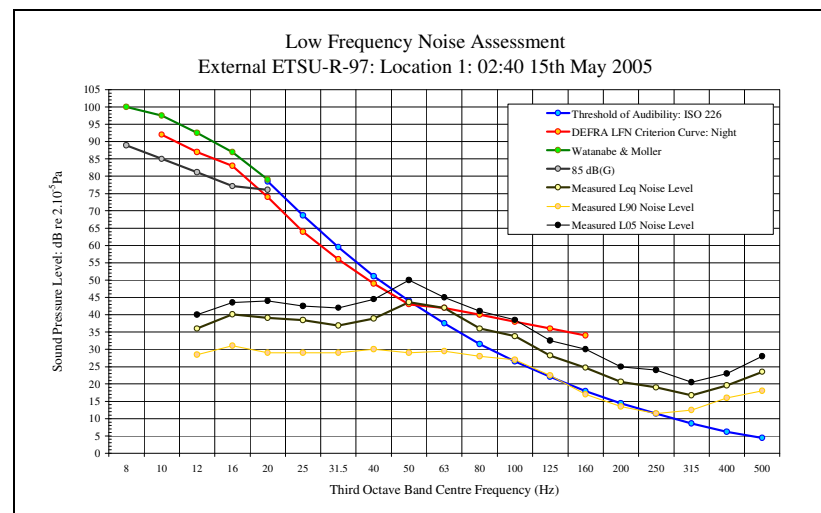

LFN Audibility External ETSU-R-97 15/05/05 Figure 12

LFN Audibility External ETSU-R-97 15/05/05 Figure 15