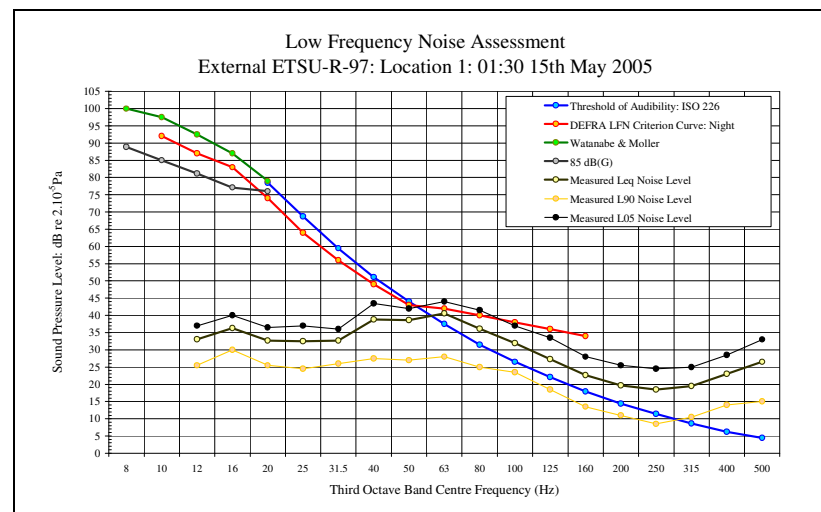

LFN Audibility External ETSU-R-97 15/05/05 Figure 7

LFN Audibility External ETSU-R-97 15/05/05 Figure 8