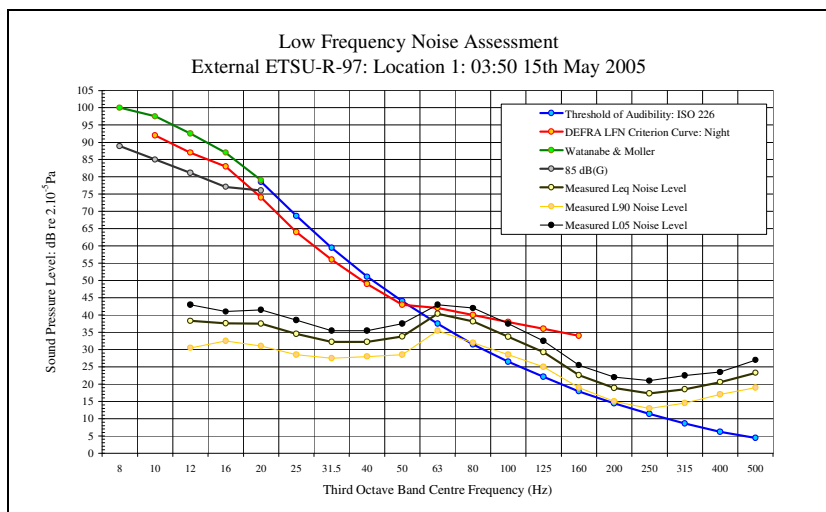

LFN Audibility External ETSU-R-97 15/05/05 Figure 21

LFN Audibility External ETSU-R-97 15/05/05 Figure 22