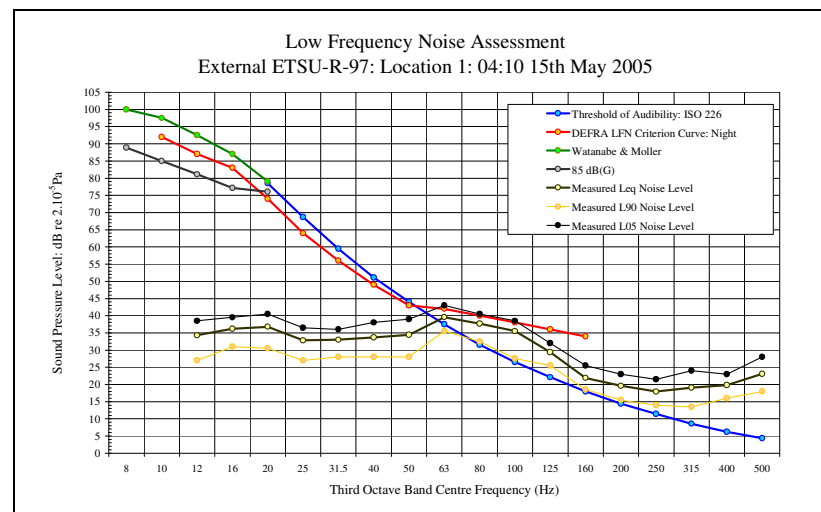

LFN Audibility External ETSU-R-97 15/05/05 Figure 23

LFN Audibility External ETSU-R-97 15/05/05 Figure 24