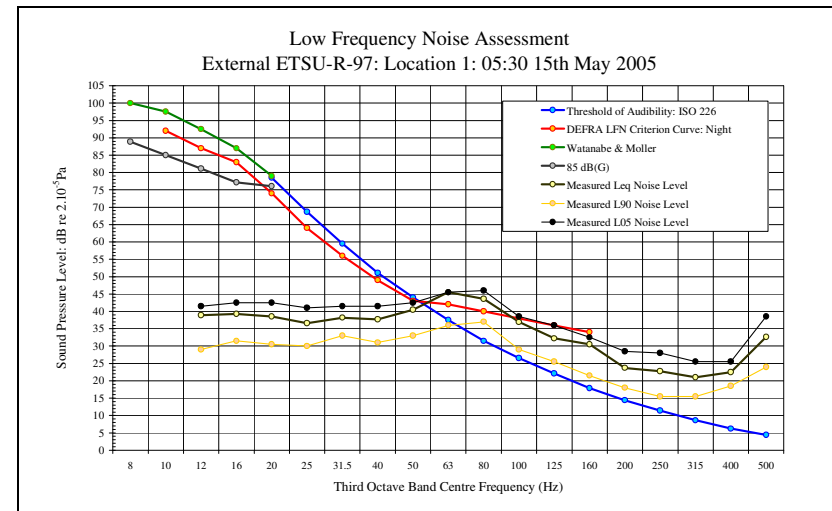

LFN Audibility External ETSU-R-97 15/05/05 Figure 31

LFN Audibility External ETSU-R-97 15/05/05 Figure 32