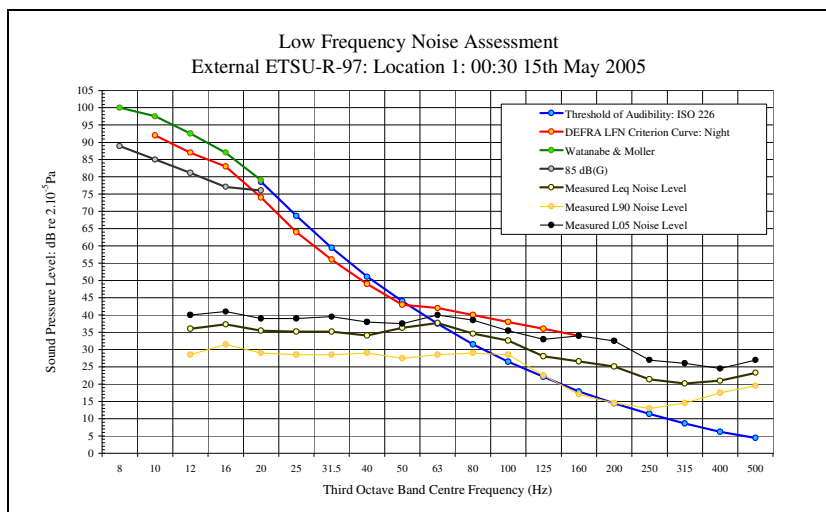

Low Frequency Noise Measurements
Appendix 3D: Audibility External ETSU-R-97 Assessment Figures: Site 1: Location 1: 15th May 2005

LFN Audibility External ETSU-R-97 15/05/05 Figure 1

LFN Audibility External ETSU-R-97 15/05/05 Figure 3