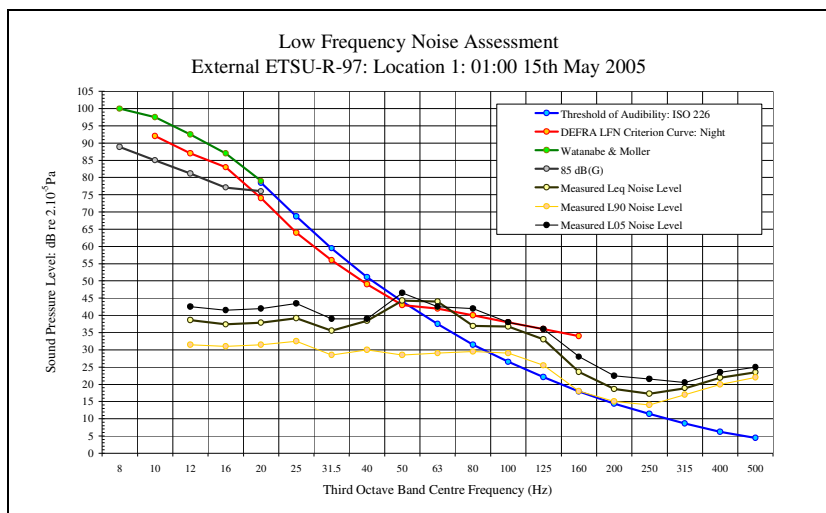

LFN Audibility External ETSU-R-97 15/05/05 Figure 2

Low Frequency Noise Measurements
Appendix 3D: Audibility External ETSU-R-97 Assessment Figures: Site 1: Location 1: 15th May 2005

LFN Audibility External ETSU-R-97 15/05/05 Figure 5