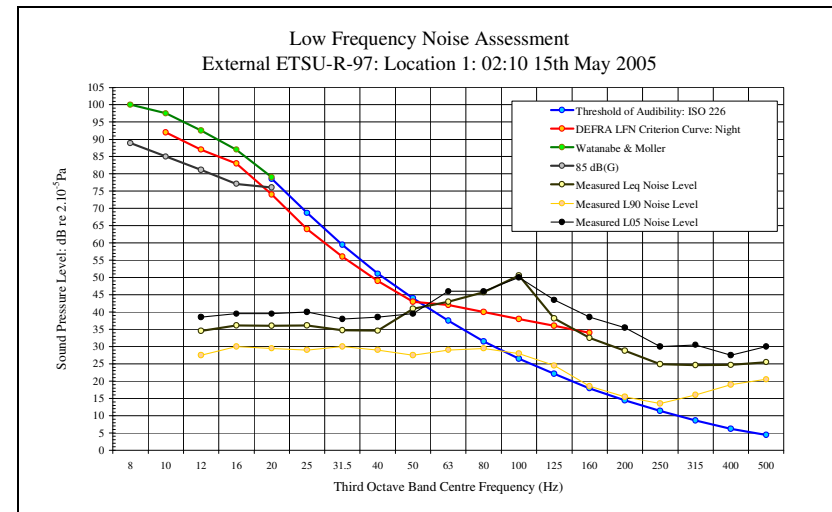

LFN Audibility External ETSU-R-97 15/05/05 Figure 11

LFN Audibility External ETSU-R-97 15/05/05 Figure 12