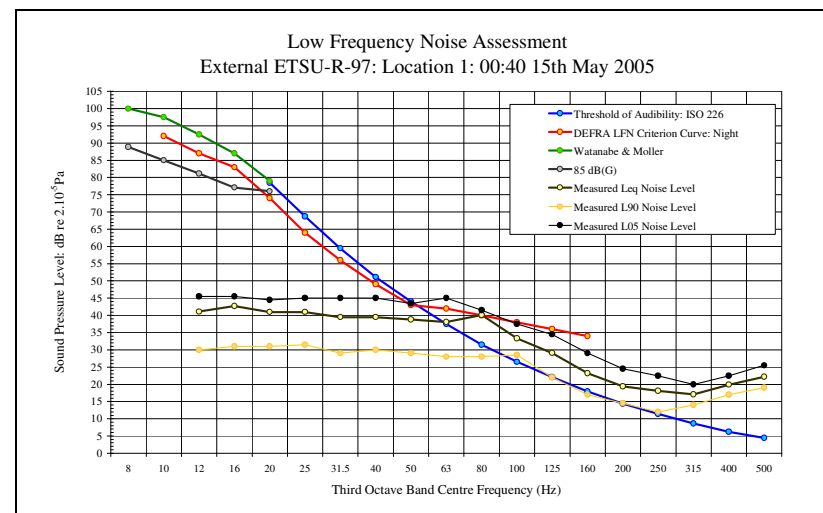

Low Frequency Noise Measurements
Appendix 3D: Audibility External ETSU-R-97 Assessment Figures: Site 1: Location 1: 15th May 2005

LFN Audibility External ETSU-R-97 15/05/05 Figure 1

LFN Audibility External ETSU-R-97 15/05/05 Figure 3