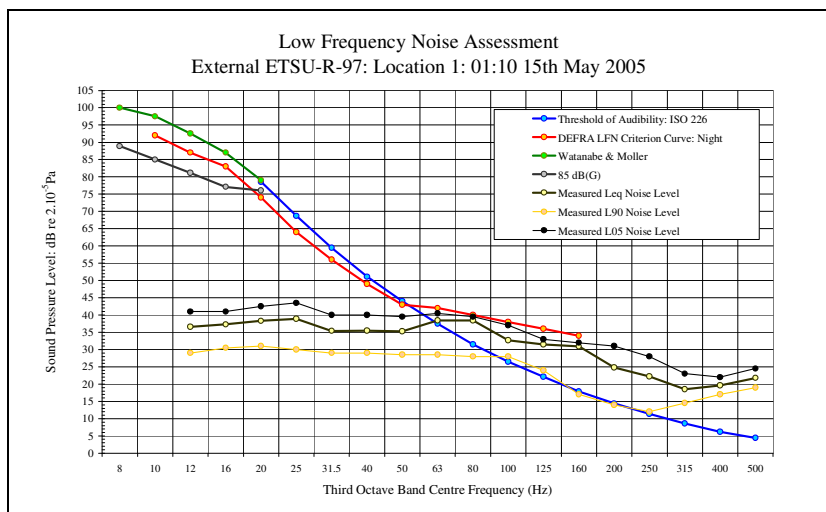

LFN Audibility External ETSU-R-97 15/05/05 Figure 5

LFN Audibility External ETSU-R-97 15/05/05 Figure 6