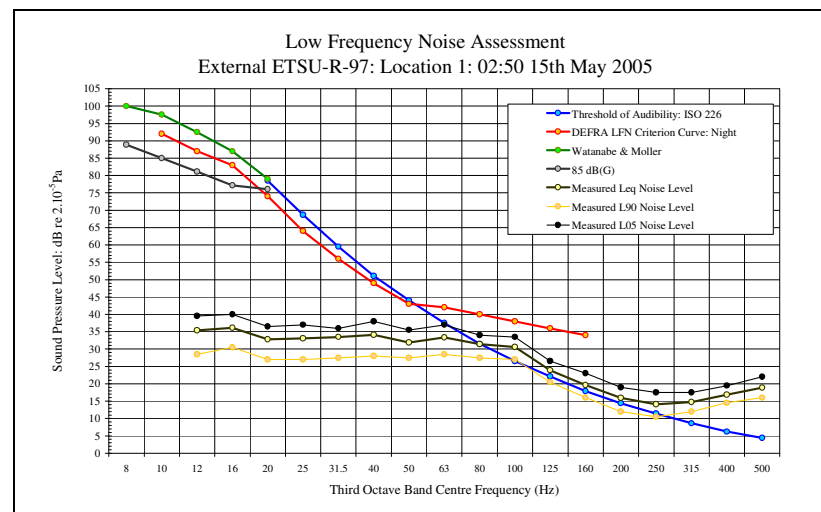

LFN Audibility External ETSU-R-97 15/05/05 Figure 15

LFN Audibility External ETSU-R-97 15/05/05 Figure 16