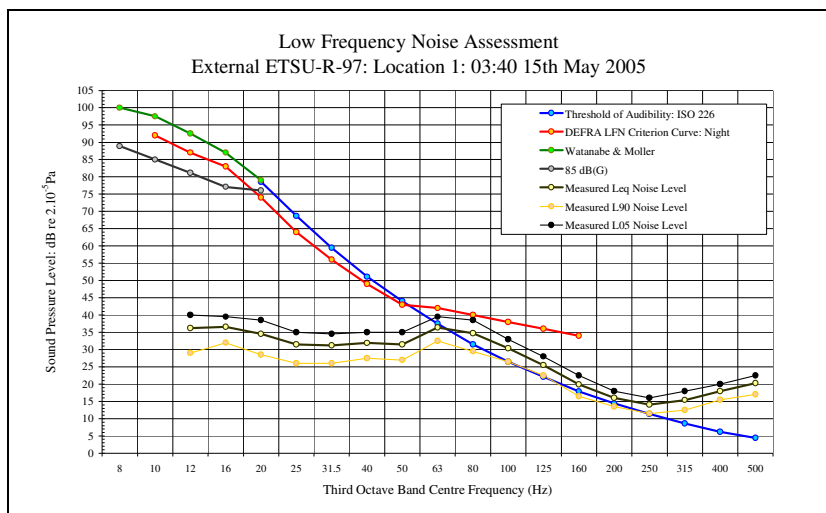

LFN Audibility External ETSU-R-97 15/05/05 Figure 18

Low Frequency Noise Measurements
Appendix 3D: Audibility External ETSU-R-97 Assessment Figures: Site 1: Location 1: 15th May 2005

LFN Audibility External ETSU-R-97 15/05/05 Figure 21