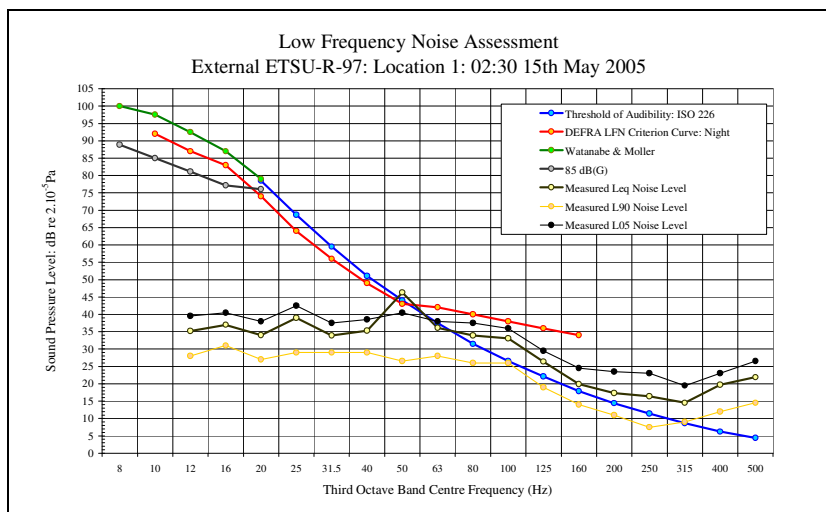

LFN Audibility External ETSU-R-97 15/05/05 Figure 13

LFN Audibility External ETSU-R-97 15/05/05 Figure 14