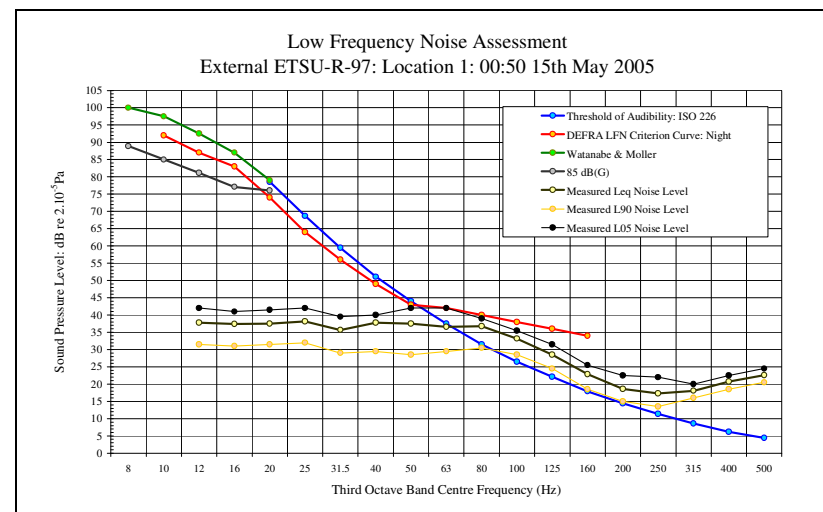

LFN Audibility External ETSU-R-97 15/05/05 Figure 3

LFN Audibility External ETSU-R-97 15/05/05 Figure 4