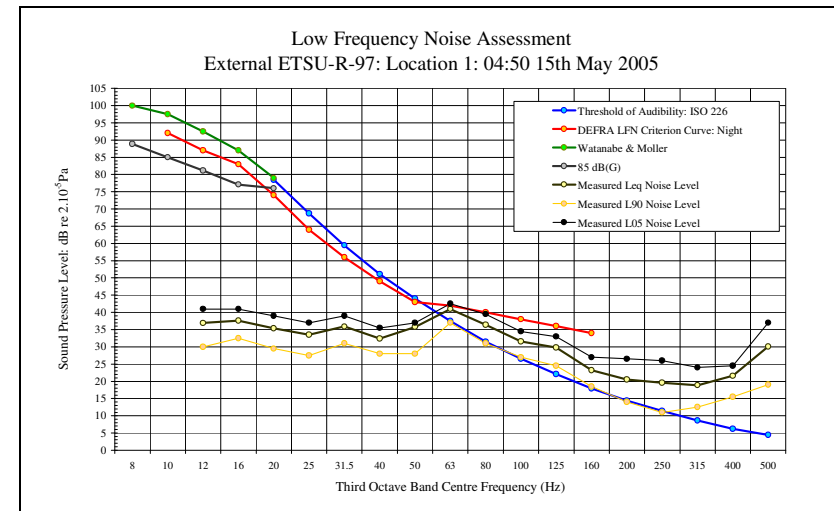

LFN Audibility External ETSU-R-97 15/05/05 Figure 27

LFN Audibility External ETSU-R-97 15/05/05 Figure 28