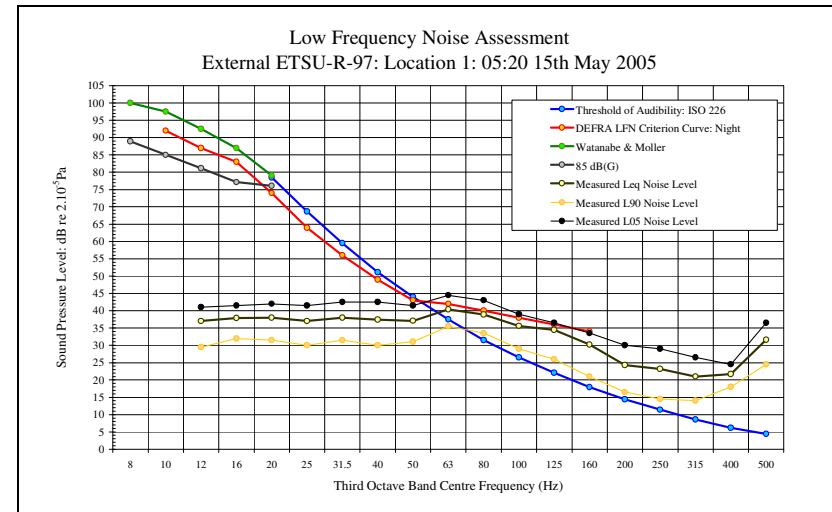

LFN Audibility External ETSU-R-97 15/05/05 Figure 28

LFN Audibility External ETSU-R-97 15/05/05 Figure 31